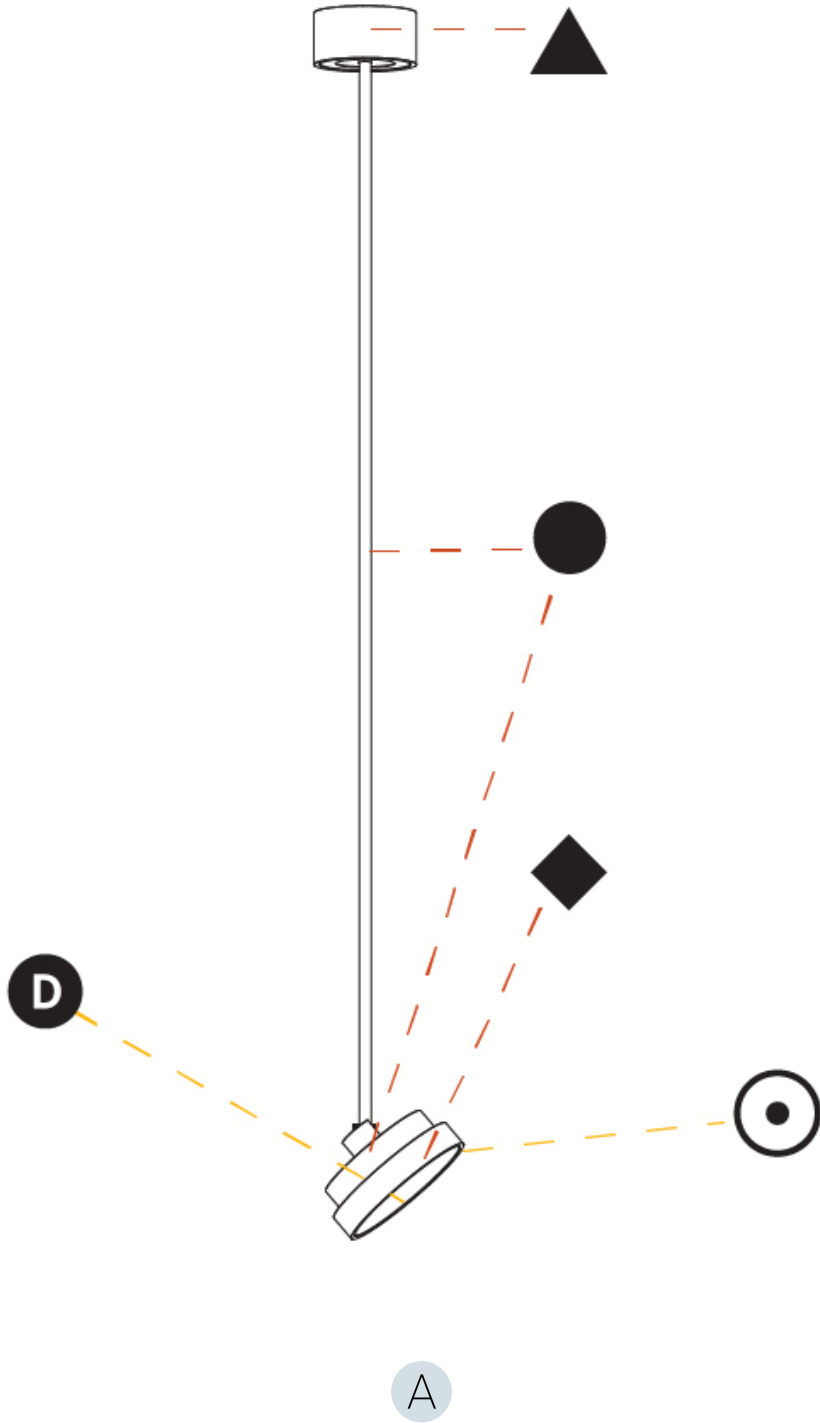

SIGN DIVA FLEX SUSPENSION

A30852-

PROJECT	
TYPE	
SPECIFIER	
QUANTITY	
DATE